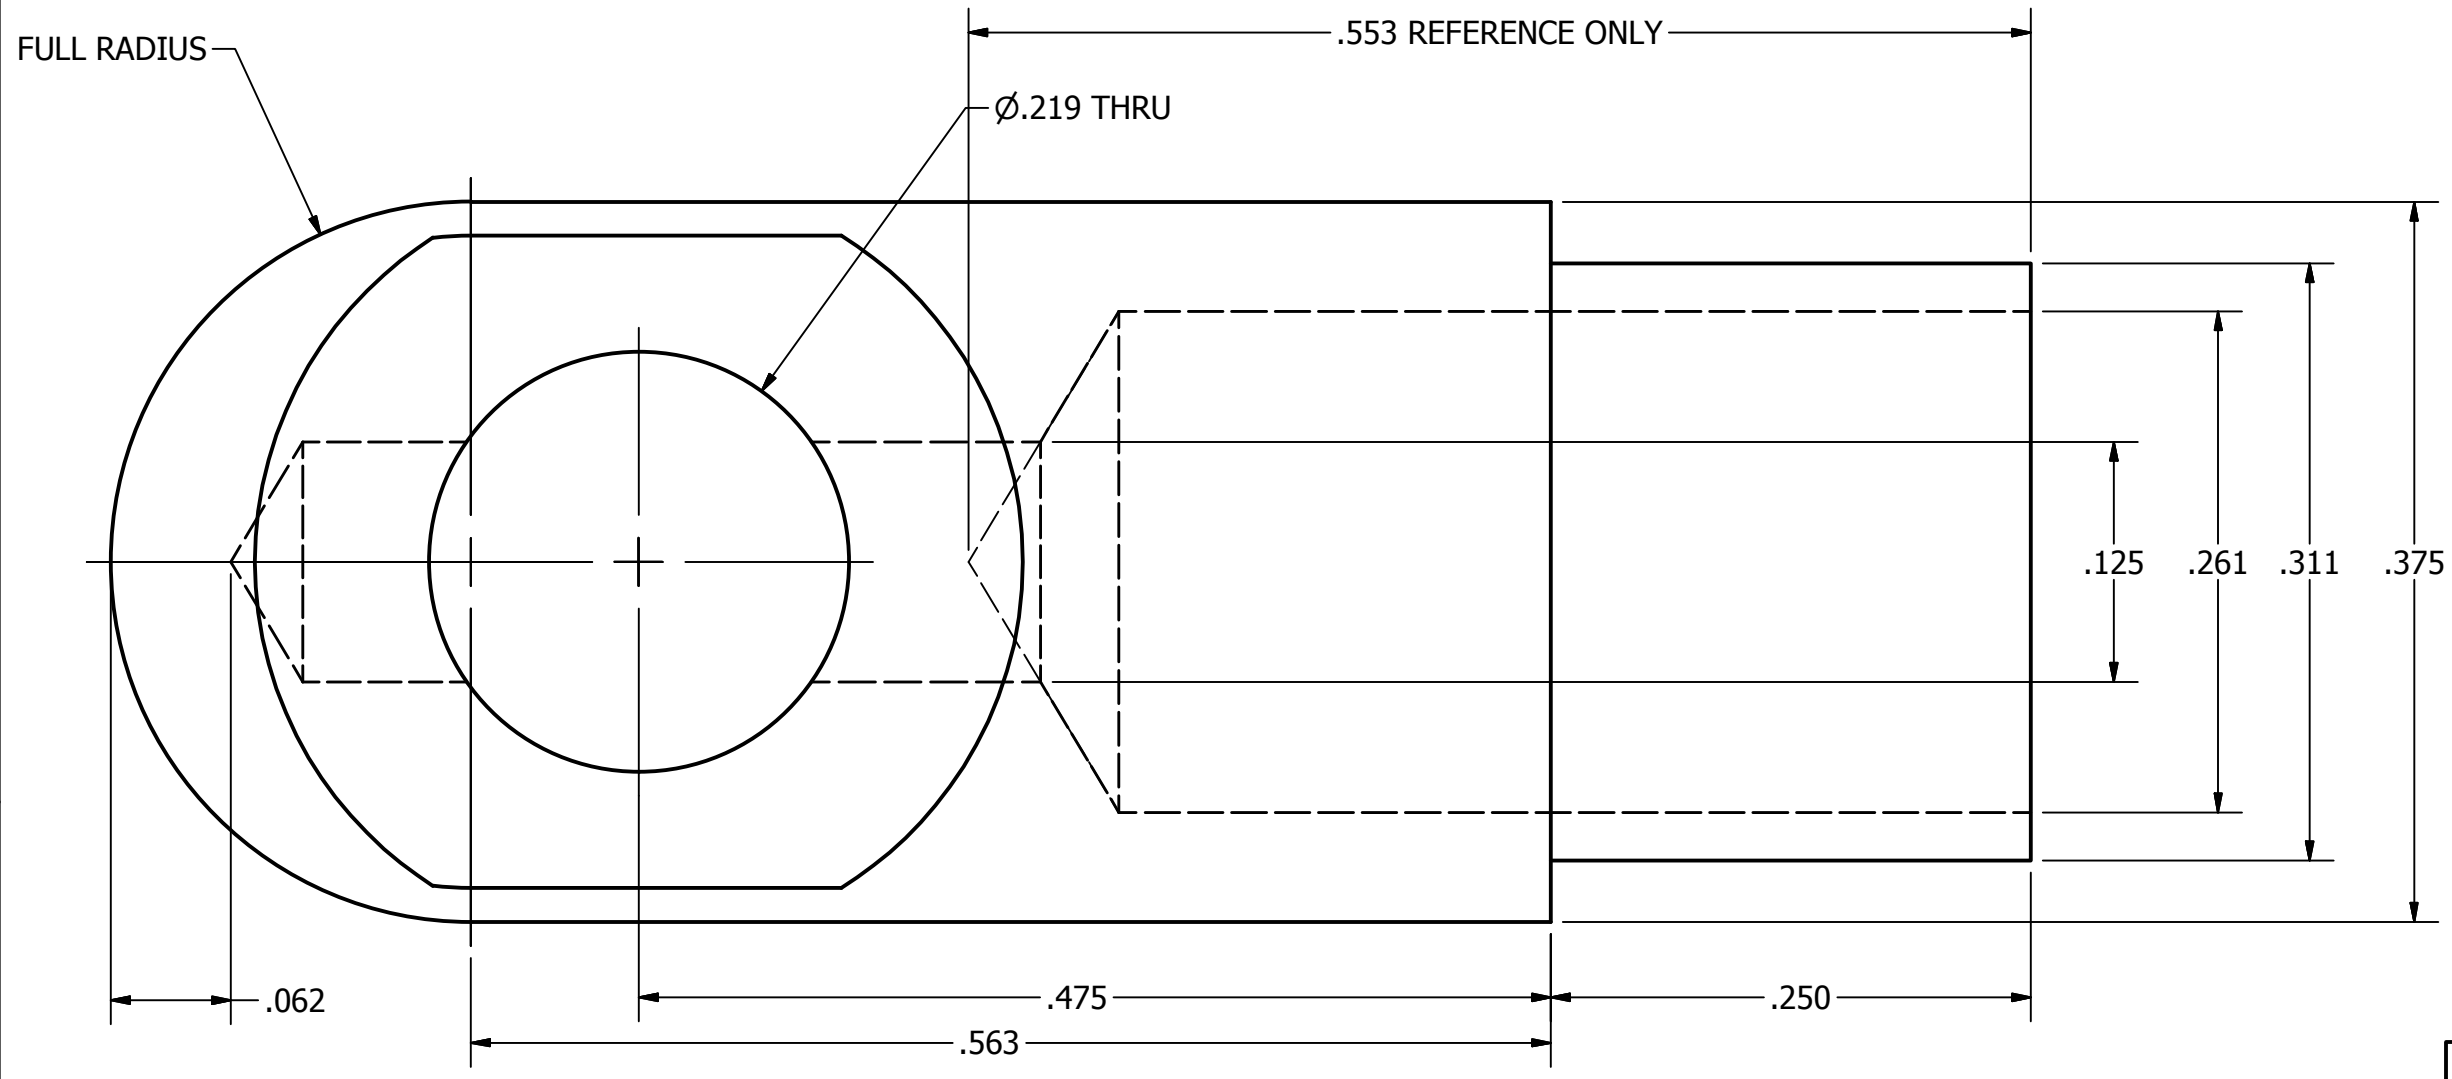

4 3 2 1

D

C

B

A

DRAWN snwright	10/7/2013	TITLE		
CHECKED		Rack End MATERIAL: SS304		
QA		SIZE C	DWG NO BK1008 Rack End	REV
MFG		SCALE	SHEET 1 OF 1	
APPROVED				

4 3 2 1