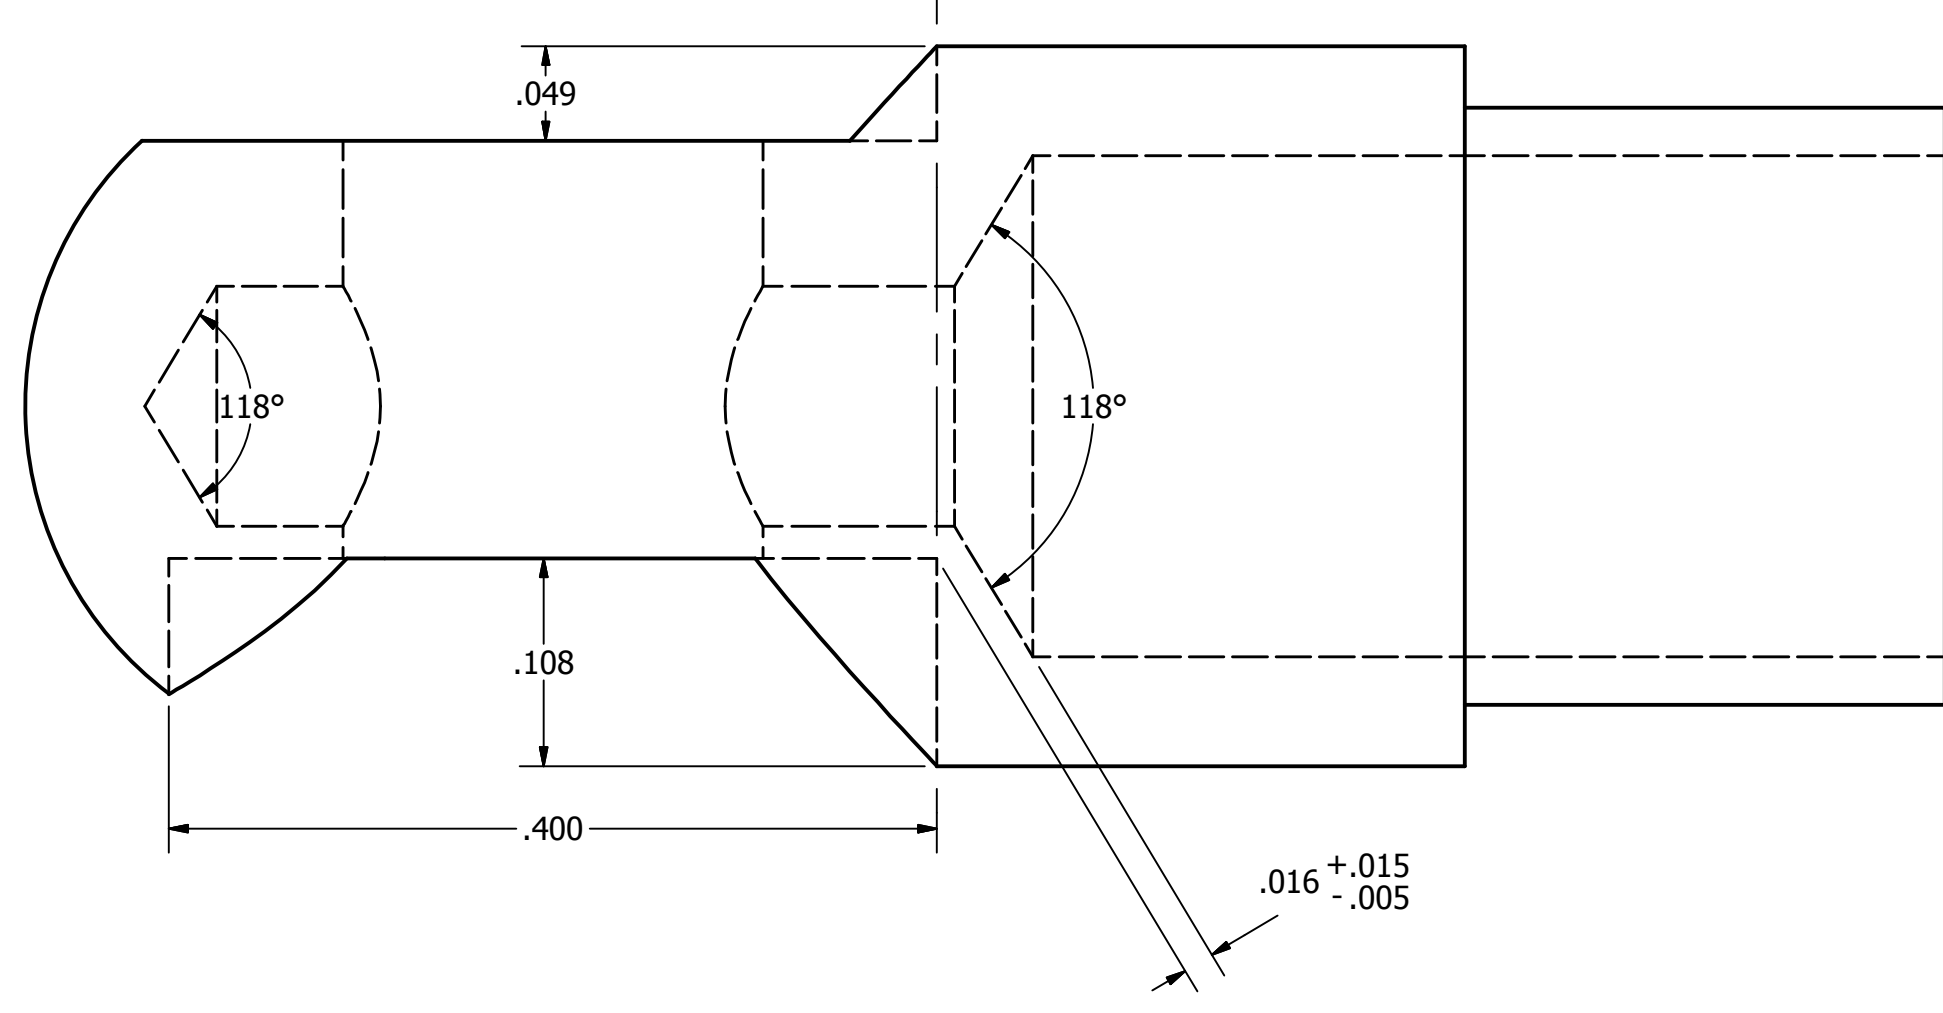

4 3 2 1

D

C

B

A

DRAWN snwright	10/7/2013	TITLE		
CHECKED		Rack End MATERIAL: SS304		
QA		SIZE C	DWG NO BK1008 Rack End	REV
MFG		SCALE	SHEET 1 OF 1	
APPROVED				

4 3 2 1